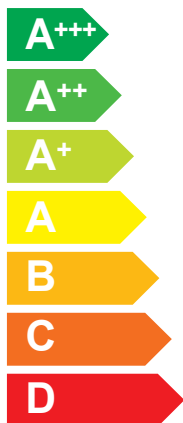

ENERG
енергия · ενεργεια

3302597

ARISTON

GENUS ONE+ HYBRID 24/80 NET R32

A++

A

Two icons showing sound power levels. The top icon shows a speaker inside a house with the value 46 dB. The bottom icon shows a speaker outside a house with the value 57 dB.

Legend for power output levels, shown as colored squares: dark blue for 12 kW, medium blue for 8 kW, and light blue for 4 kW.