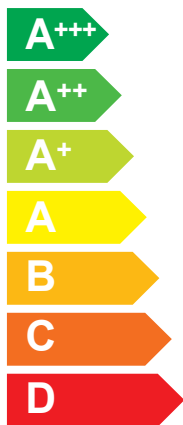

ENERG

енергия · ενεργεια

3302598

ARISTON

GENUS ONE+ HYBRID 30/80 NET R32

A++

A

Two sound power level icons. The top one shows a speaker icon with sound waves and the text "48 dB". The bottom one shows a house icon with sound waves and the text "57 dB".