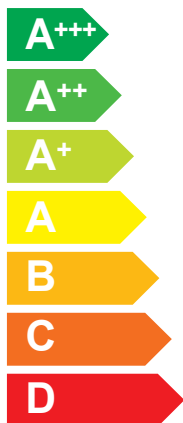

# ENERG

енергия · ενεργεια

3302583

ARISTON

GENUS ONE+ HYBRID 24/35 NET R32

**A++**

**A**

Two icons showing sound power levels. The top icon shows a speaker inside a house with the value 46 dB. The bottom icon shows a speaker outside a house with the value 55 dB.

A legend for power output levels, consisting of three colored squares with corresponding text: a dark blue square for 7 kW, a medium blue square for 5 kW, and a light blue square for 2 kW.