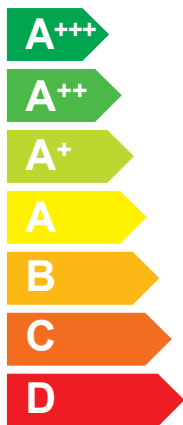

ENERG
енергия · ενεργεια

3302604

ARISTON

GENUS ONE+ HYBRID 24/80 T NET R32

A++

A

Two icons showing sound power levels. The top icon shows a speaker inside a house with the value **46 dB**. The bottom icon shows a speaker outside a house with the value **57 dB**.

A legend for power output levels with three colored squares: dark blue for 12 kW, medium blue for 8 kW, and light blue for 4 kW.