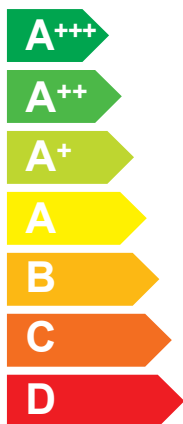

ENERG

енергия · ενεργεια

3302624

ARISTON

GENUS ONE+ HYBRID 35/150 T NET R32

A+++

A

Two sound power level icons: a speaker inside a house icon with the value 49 dB, and a speaker outside a house icon with the value 58 dB.

A legend for power consumption zones, showing three colored squares with corresponding values: dark blue for 17 kW, medium blue for 12 kW, and light blue for 7 kW.